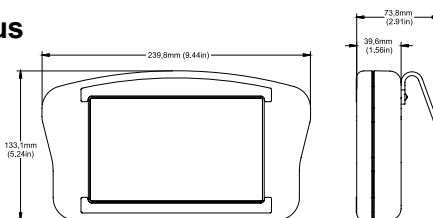

Dimensions:

Marksman HHI Plus

Dimensions: VxJet IDS