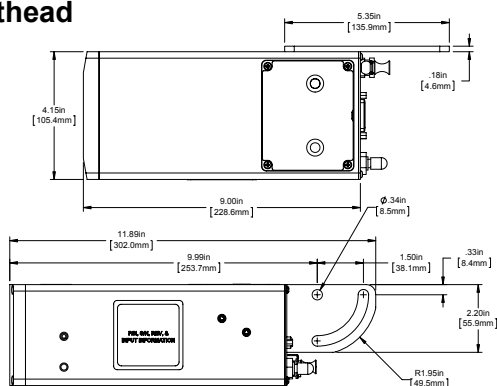

**System Control & Ink Delivery Hub** design allows a single system to power and supply ink to multiple printheads on separate lines while maintaining system controls safely away from the production line.

## Dimensions: 9x Printhead

## Dimensions:

## Dimensions: 18x Printhead